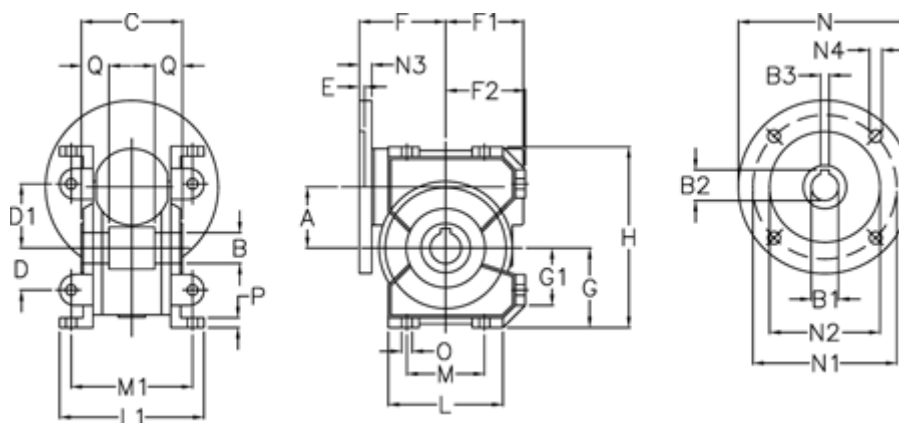

Data Sheet

Article number: 3902044035028
Description: Worm gear
VF 44-U-35-71B14

Measures

A = 44.6	E = 2	L = 80	N4 = 7
B = 18 H7	F = 65	L1 = 100	O = 8.5
B1 E7 = 14	F1 = 54	M = 52	P = 8
B2 = 16.3	F2 = 55	M1 = 81	Q = 24.5
B3 H9 = 5	G = 55	N = 105	
C = 64	G1 = 40	N1 = 85	
D = 29	H = 127	N2 = 70	
D1 = 46	H1 = 97	N3 = 10	